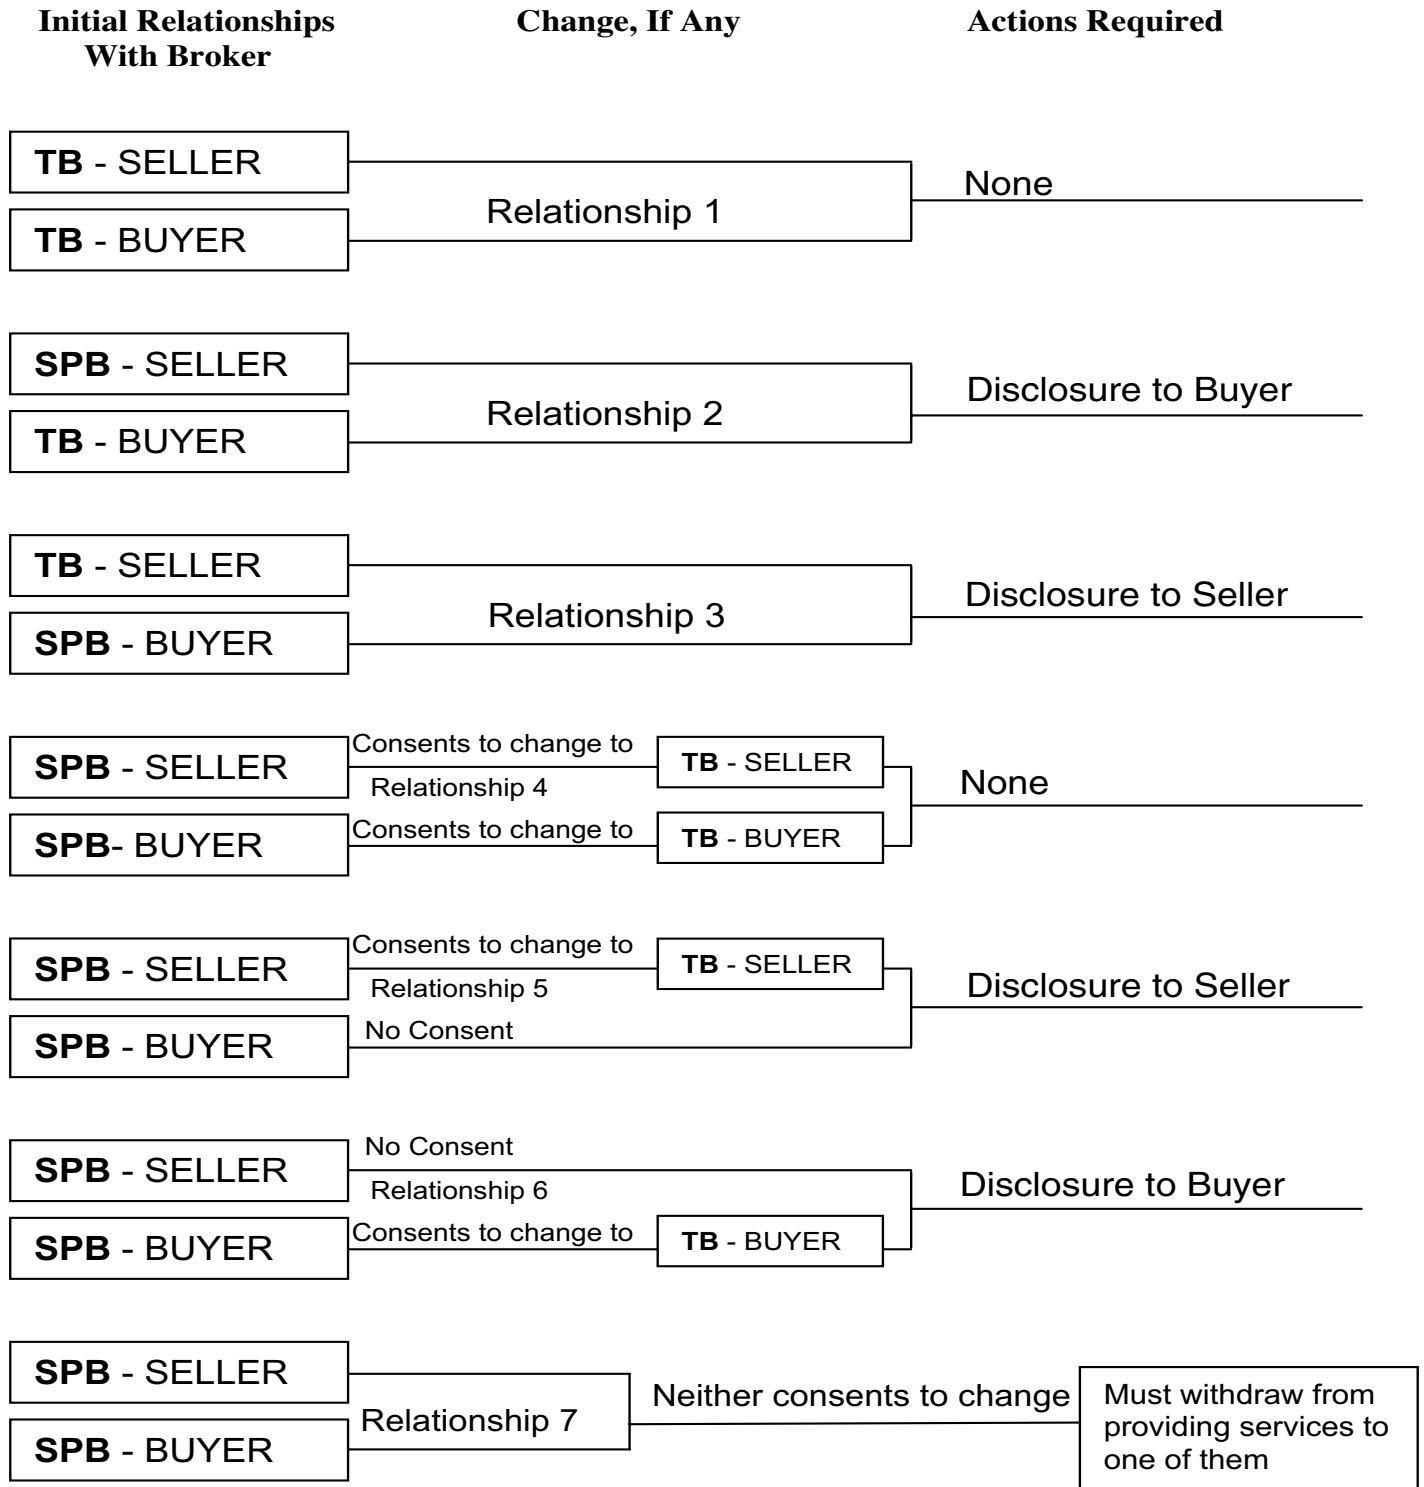

OKLAHOMA REAL ESTATE COMMISSION

BROKER RELATIONSHIP FLOW CHART

ACTIONS REQUIRED ON IN-HOUSE TRANSACTIONS

KEY:
 TB = Transaction Broker
 SPB = Single-Party Broker